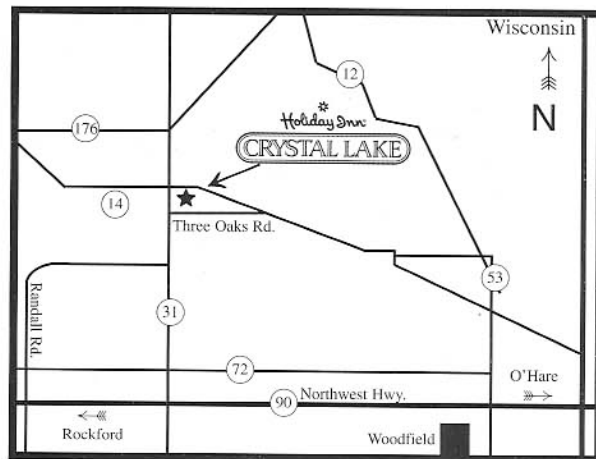

Directions to the Holiday Inn Crystal Lake

From Rockford:

- ◆ Take 20 West to Marengo
- ◆ Take 176 to Crystal Lake
- ◆ Turn right on Route 14 (Northwest Highway)
- ◆ Take Route 31 South
- ◆ Holiday Inn is on the left

From Milwaukee:

- ◆ Take 43 Southwest to Route 12
- ◆ Go South on Route 12 to Route 31
- ◆ Take Route 31 South to Crystal Lake
- ◆ Holiday Inn is on the left

From O'Hare or Chicago:

- ◆ Follow the signs for I-90 West (Rockford)
- ◆ Take Route 31 North to Crystal Lake
- ◆ Holiday Inn Crystal Lake is on the right

From Madison:

- ◆ Take 90 Southeast to Janesville & Route 14
- ◆ Take Route 14 East to Route 31 South
- ◆ Holiday Inn is on the left

You're here. Now what?

These attractions are located less than 20 minutes from the hotel!

Our Central Location Is Perfect!

- ◆ Downtown Chicago, 50 miles
- ◆ O'Hare International, 35 miles
- ◆ Woodfield Shopping Center, 22 miles
- ◆ Lake Geneva, WI, 20 miles

We'll Be Expecting You!

Holiday Inn Crystal Lake and Conference Center